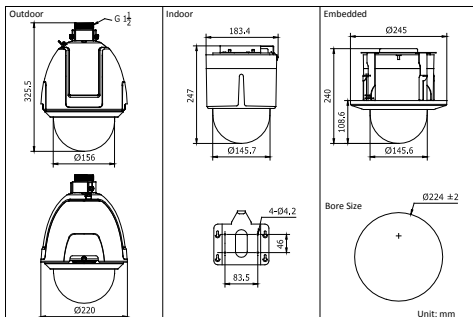

Dimensions

Accessories

DS-1614ZJ
(Long-arm Wall Mount Bracket)

Specifications

	DS-2AF1-513-B (outdoor) DS-2AF1-503-B (indoor) DS-2AF1-533-B (in-ceiling)	DS-2AF1-515-B (outdoor) DS-2AF1-505-B (indoor) DS-2AF1-535-B (in-ceiling)	DS-2AF1-517-B (outdoor) DS-2AF1-507-B (indoor) DS-2AF1-537-B (in-ceiling)
Camera			
Image sensor	1/4" SONY EXVIEW HAD progressive scan CCD		
Effective pixel	PAL:752(H)×582(V), NTSC:768(H)×494(V)		
Horizontal resolution	Color: 540 TVL, B/W: 570 TVL		
Signal system	PAL / NTSC		
Min.illumination	Color: 0.7Lux/F1.4 B/W: 0.01Lux/F1.4	Color: 0.65 lux@F1.35 B/W: 0.005 lux@F1.35	Color: 1.4 lux@F1.6 B/W: 0.01 lux@F1.6
White balance	Auto / Manual / ATW / Indoor / Outdoor / Outdoor Auto /sodium lamp		
AGC	Auto / manual		
S/N ratio	≥ 50dB		
DNR	High / Medium / Low / off		
BLC	On / off		
WDR	128x (on / off / auto)		
Anti-shake	--	On / off	
Shutter time	PAL: 1/3 ~ 1/10,000s, NTSC: 1/4 ~ 1/10,000s		
Day & night	IR cut filter		
Digital zoom	12x		
Privacy mask	24 privacy masks programmable; a maximum of 8 zones can be masked simultaneously on the same video screen		
Focus model	Auto / semi-automatic / manual		
Lens			
Focal length	4.1-73.8mm, 18X	3.5-98mm,28X	3.4-122.4mm,36X
Zoom speed	Approx.2.0s(Optical Wide-Tele)	Approx.1.7s(Optical Wide-Tele)	Approx.2.7s(Optical Wide-Tele)
Angle of view	48-2.8° (Wide-Tele)	55.8-2.1° (Wide-Tele)	57.8-1.7° (Wide-Tele)
Min. working distance	290-800mm (Wide-Tele)	10-1,500mm(Wide-Tele)	320-1,500mm(Wide-Tele)
Aperture range	F1.4 - F3.0	F1.35 - F3.7	F1.6 - F4.5
Pan and tilt			
Pan Range	360°endless		
Pan Speed	Pan Manual Speed: 0.1° -300°/s, Pan Preset Speed: 540°/s		
Tilt Range	-5°-185°(Auto Mirror)		
Tilt Speed	Tilt Manual Speed: 0.1°-240°/s, Tilt Preset Speed: 400°/s		
Proportional Zoom	Rotation speed can be adjusted automatically according to zoom multiples		
Number of Preset	256		
Patrol	8 patrols, up to 32 presets per patrol		
Pattern	4 patterns, with the total recording time not less than 10 min		
Power-off Memory	Support		
Park Action	Preset / Patrol / Pattern / Pan scan / Tilt scan / Random scan / Frame scan / Panorama scan		
PTZ Position Display	On / Off		
Freeze Frame	Support		
Password Protection	Support		
Zone Scanning/Display	Scanning within programmed zone, display zone title		
Camera Title	Programmable title display		
Compass	Support , the north can be set		
Scheduled Task	Preset / Patrol / Pattern / Pan scan / Tilt scan / Random scan / Frame scan / Panorama scan		
RS-485 communication diagnosis	Including failure information, e.g., wrong address, baud rate errors, et., displayed on the video screen in text		
Manchester code communication diagnosis	Including failure information, e.g., wrong address, baud rate errors s displayed on the video screen in special characters		
Alarm			
Alarm input	2 (7 alarm inputs optional)		
Alarm output	2 relay outputs, alarm response actions configurable		
Alarm action	Preset / Patrol / Pattern / Pan scan / Tilt scan / Random scan / Frame scan / Panorama scan / Relay output		
Input / output			
Monitor output	1.0V[p-p] / 75Ω, NTSC (or PAL) composite, BNC		
Fiber interface (available for fiber dome only)			
Data mode	1-channel analog video and 1-channel reverse RS-485 data		
Physical interface	FC(SC optional)		
Fiber wavelength	TX1310/RX1550nm		
Fiber type	Single Fiber/Singlemode		
Transmission distance	20Km, 40Km / 60Km/ 80Km optional		
General			
Menu language	English, Chinese		
RS-485 protocols	HIKVISION, Pelco-P, Pelco-D, self-adaptive		
Power supply	24 VAC (12 VDC optional)		
Power consumption	Outdoor dome: Max.45 W ; Indoor/In-ceiling dome: Max.20 W		
Working temperature / humidity	-30°C ~ 65°C (-22°F ~ 149°F) (outdoor) / -10°C ~ 50°C (14°F ~ 122°F) (indoor), 90% or less		
Protection level	IP66 standard (outdoor dome), TVS 3,000V lightning protection, surge protection and voltage transient protection		
Mounting	Various mounting modes optional		
Dimensions	Φ 220 × 325.5mm (Φ 8.66" × 12.81") (outdoor), Φ 183.4 × 247mm (Φ 7.22" × 9.72") (indoor) Φ 245 × 240mm (Φ 9.65" × 9.45") (in-ceiling)		
Weight (approx.)	5kg (11.02lbs)		