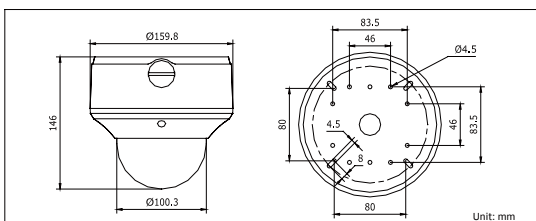

Dimensions

Specifications

DS-2CD7233F-E(I)Z(H)	
Camera	
Image sensor	1/4" Progressive Scan CMOS
Min. illumination	0.01 lux @(F1.2, AGC ON), -I: 0 lux with IR
Shutter time	1/25s ~ 1/100,000s
Lens	2.8 ~ 12 mm @ F1.2, Angle of view: 71° ~ 19°
Lens mount	Φ14
Auto iris	DC drive
Angle Adjustment	Pan: 0 ~ 355°, Tilt: 0 ~ 80°, Rotation: 0 ~ 355°
Day & Night	Electronic (-I: IR cut filter with auto switch)
Compression Standard	
Video compression	H.264 / MPEG4 / MJPEG
Bit rate	32 Kbps ~ 8 Mbps
Dual stream	Yes
Image	
Max. Resolution	640 × 480
Frame rate	50Hz: 25fps (640×480), 60Hz: 30fps (640×480)
Image settings	Saturation, Brightness, Contrast adjustable by client software or web browser
Network	
Network storage	NAS (iSCSI optional)
Alarm trigger	Motion detection, tampering alarm, network disconnect, IP address conflict, storage exception
Protocols	TCP/IP, HTTP, DHCP, DNS, DDNS, RTP/RTSP, PPPoE, SMTP, NTP, SNMP, HTTPS, FTP, 802.1x, Qos, (SIP, SRTP, IPv6 optional)
Security	User authentication, watermark
Interface	
Communication interface	1 RJ45 10 M / 100 M Ethernet interface
Video output	1 Vp-p composite output (75 Ω/RCA)
On-board storage	Built-in Micro SD card slot, up to 32 GB
Reset button	Yes
General	
Operating conditions	-10 °C ~ 60 °C (14 °F ~ 140 °F), humidity 90% or less (non-condensing) -H: -40 °C ~ 60 °C (-40 °F ~ 140 °F) with heater and fan on
Power supply	24 VAC ± 10%, PoE (802.3af) -H: 24 VAC ± 10%, High PoE (802.3at)
Power consumption	Max. 9 W, -I: max. 12 W, -H: max. 24 W with heater and fan on
Impact protection	IEC60068-2-75Eh, 50J; EN50102, up to IK10
Ingress protection level	IP66
IR range	-I: approx. 20 ~ 30m (65.6 ~ 98.4ft)
Dimensions	Φ159.8 × 146 mm (Φ6.29" × 5.75")
Weight	2100 g (4.62 lbs)