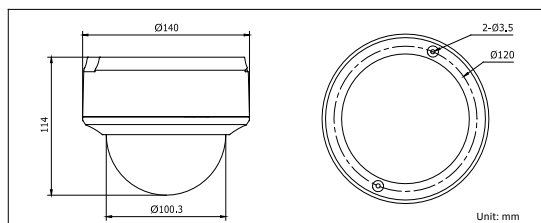

Dimensions

Accessories

Available Models

DS-2CD733F-E, DS-2CD733F-EI, DS-2CD733F-EZ, DS-2CD733F-EIZ

- -I: IR LEDs, up to 20m
- -Z: motorized VF lens