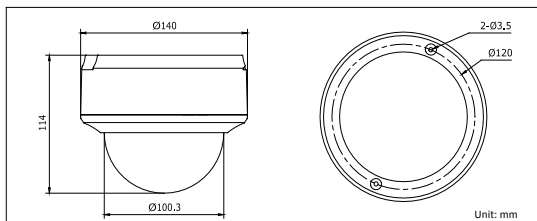

## Specifications

DS-2CD755F-E(I)(Z)	
<b>Camera</b>	
Image sensor	1/3" progressive scan CMOS
Min. illumination	0.05 lux@F1.2, AGC on, 0 lux with IR on
Shutter time	1/25s ~ 1/100,000s
Lens	2.7 ~ 9 mm @F1.2, angle of view: 101° ~ 30.4° -Z: motorized VF lens
Lens mount	Φ14
Auto iris	DC drive
Angle adjustment	Pan: 0° ~ 360°, tilt: 0° ~ 75°, rotation: 0° ~ 360°
Day & night	Electronic (-I: IR cut filter with auto switch)
Digital noise reduction	3D DNR
<b>Compression Standard</b>	
Video compression	H.264 / MPEG4 / MJPEG
Bit rate	32 Kbps ~ 16 Mbps
Audio compression	G.711 / G.726
Dual stream	Yes
<b>Image</b>	
Max. resolution	1920 x 1080
Frame rate	50 Hz: 25 fps (1920 x 1080) 60 Hz: 30 fps (1920 x 1080)
Image settings	Saturation, brightness, contrast adjustable through client software or web browser
<b>Network</b>	
Network storage	NAS ( iSCSI optional)
Alarm trigger	Motion detection, tampering alarm, network disconnect, IP address conflict, storage exception
Protocols	TCP/IP, HTTP, DHCP, DNS, DDNS, RTP, RTSP, PPPoE, SMTP, NTP, SNMP, HTTPS, FTP, 802.1x, Qos (SIP, SRTP, IPv6 optional)
Security	User authentication, watermark
System compatibility	ONVIF, PSIA, CGI
<b>Interface</b>	
Audio input	1-ch 3.5 mm audio interface, MIC IN/LINE IN
Audio output	1-ch 3.5 mm audio interface (line level, 600 Ω)
Communication interface	1 RJ45 10M / 100M ethernet port and 1 RS-485 interface
Alarm input	2
Alarm output	2
Video output	1 Vp-p composite output (75 Ω / RCA)
On-board storage	Built-in SD/SDHC slot, up to 32 GB
Reset button	Yes
<b>General</b>	
Operating conditions	-10°C ~ 60°C (14°F ~ 140°F) humidity 90% or less (non-condensing)
Power supply	12 VDC ± 10%, PoE (802.3af)
Power consumption	6.5 W ~ 11.5 W (IR LEDs: +2W, motorized VF lens: +3W)
Impact protection	IEC60068-275Eh, 50J; EN50102, up to IK10
IR range	-I: approx. 10 ~ 20m
Dimensions	Φ 140 x 114 mm (Φ 5.51" x 4.49")
Weight	1400g (3.09 lbs)

## Dimensions