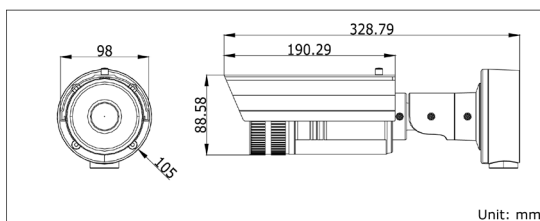

## Key features

- 2 megapixel (1920 x 1080) high resolution
- Full HD1080p real-time video
- True day / night
- Super low-light
- 3D digital noise reduction
- IP66 rating
- IR range: up to 30m
- Motorized VF lens optional

## Dimensions

## Specifications

DS-2CD8255F-EI(Z)	
<b>Camera</b>	
Image sensor	1/3" progressive scan CMOS
Min. illumination	0.05 lux@F1.2, AGC on 0.08 lux@F1.6, AGC on 0 lux with IR
Shutter time	1/25s ~ 1/100,000 s
Lens	2.7 ~ 9mm @F1.2, angle of view: 101° ~ 30.4° -Z: Motorized VF lens
Lens mount	Φ14
Auto iris	DC drive
Day & night	IR cut filter with auto switch
Digital noise reduction	3D DNR
<b>Compression standard</b>	
Video compression	H.264 / MPEG4 / MJPEG
Bit rate	32 Kbps ~ 16 Mbps
Dual stream	Yes
<b>Image</b>	
Max. image resolution	1920 x 1080
Frame rate	50 Hz: 25 fps (1920 x 1080) 60 Hz: 30 fps (1900 x 1080)
Image settings	Saturation, brightness, contrast adjustable through client software or web browser
<b>Network</b>	
Network storage	NAS (iSCSI optional)
Alarm trigger	Motion detection, tampering alarm, network disconnect, IP address conflict, storage exception
Protocols	TCP/IP, HTTP, DHCP, DNS, DDNS, RTP, RTSP, PPPoE, SMTP, NTP, SNMP, HTTPS, FTP, 802.1x, Qos (SIP, SRTP, IPv6 optional)
Security	User authentication, watermark
<b>Interface</b>	
Communication interface	1 RJ45 10M / 100M ethernet interface
<b>General</b>	
Operating conditions	-10°C ~ 60°C (14°F ~ 140°F) humidity 90% or less (non-condensing)
Power supply	12 VDC ± 10%, PoE (802.3af)
Power consumption	max. 9.5W -Z: max. 12W
Weather-proof rating	IP66
IR range	Approx. 20 ~ 30m
Dimensions	98 x 88.58 x 328.79 mm (3.86" x 3.49" x 12.94")
Weight	1700g (3.75 lbs)