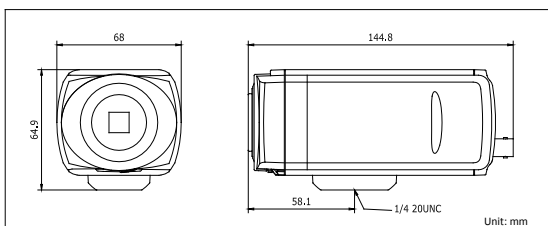

## DS-2CD853F-E(W) 2MP Network Box Camera

### Specifications

DS-2CD853F-E(W)	
<b>Camera</b>	
Image sensor	1/3" progressive scan CMOS
Min. illumination	Color: 0.5 lux@F1.2, AGC on, 0.1 lux@F1.2, AGC on, sens-up × 5 B/W: 0.05 lux@F1.2, AGC on, 0.01 lux@F1.2, AGC on, sens-up × 5
Shutter time	1/25s ~ 1/100,000s
Lens mount	C/CS mount
Auto iris	DC drive
Day & night	IR cut filter with auto switch
<b>Compression standard</b>	
Video compression	H.264 / MPEG4 / MJPEG
Bit rate	32 Kbps ~ 16 Mbps
Audio compression	G.711 / G.726
Dual stream	Yes
<b>Image</b>	
Max. image resolution	1600 × 1200
Frame rate	50 Hz: 12.5 fps (1600 × 1200) 12.5 fps (1600 × 912) 25 fps (1280 × 960) 25 fps (1280 × 720) 60 Hz: 15 fps (1600 × 1200) 15 fps (1600 × 912) 25 fps (1280 × 960) 30 fps (1280 × 720)
Image settings	Saturation, brightness, contrast adjustable through client software or web browser
<b>Network</b>	
Network storage	NAS (iSCSI optional)
Alarm trigger	Motion detection, tampering alarm, network disconnect, IP address conflict, storage exception
Protocols	TCP/IP, HTTP, DHCP, DNS, DDNS, RTP, RTSP, PPPoE, SMTP, NTP, SNMP, HTTPS, FTP, 802.1x, Qos (SIP, SRTP, IPv6 optional)
Security	User authentication, watermark
System compatibility	ONVIF, PSIA, CGI
<b>Interface</b>	
Audio input	1-ch 3.5 mm audio interface, MIC IN/LINE IN
Audio output	1-ch 3.5 mm audio interface (line level, 600 Ω)
Communication interface	1 RJ45 10M / 100M ethernet port and 1 RS-485 interface
Alarm input	1
Alarm output	1
Video output	1 Vp-p composite output (75 Ω / BNC)
On-board storage	Built-in SD/SDHC slot, up to 32 GB
Reset sutton	Yes
<b>General</b>	
Operating conditions	-10°C ~ 60°C (14°F ~ 140°F) humidity 90% or less (non-condensing)
Power supply	12 VDC ± 10%, PoE (802.3af)
Power consumption	max. 4.5W (max. 7.5W with IR cut filter on) -W: max. 6W (max. 9W with IR cut filter on)
Dimensions	68 × 64.9 × 144.8 mm (2.68" × 2.56" × 5.70")
Weight	500g (1.10 lbs)

### Dimensions