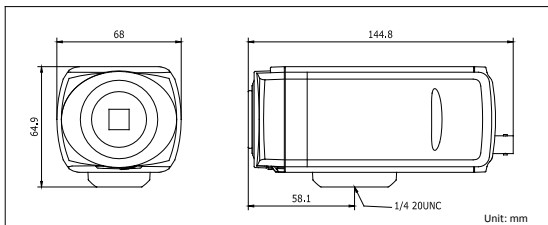

### Key features

- Up to 1.3 megapixel (1280 x 960) high resolution
- Super low-light
- 120 dB wide dynamic range
- True day / night
- 3D digital noise reduction

### Dimensions

### Specifications

DS-2CD864FWD-E	
<b>Camera</b>	
Image sensor	1/3" progressive scan CMOS
Min. illumination	Color: 0.01 lux@F1.2, AGC ON B/W: 0.001 lux@F1.2, AGC ON
Shutter time	1/25 (1/30)s ~ 1/100,000s
Lens mount	C/CS mount
Auto iris	DC drive
Day & night	IR cut filter with auto switch
Wide dynamic range	120 dB
Digital noise reduction	3D DNR
<b>Compression standard</b>	
Video compression	H.264 / MPEG4 / MJPEG
Bit rate	32 Kbps ~ 16 Mbps
Audio compression	G.711 / G.726
Dual stream	Yes
<b>Image</b>	
Max. image resolution	1280 x 960
Frame rate	50 Hz: 25 fps (1280 x 960) 25 fps (1280 x 720) 60 Hz: 30 fps (1280 x 960) 30 fps (1280 x 720)
Image settings	Saturation, brightness, contrast adjustable through client software or web browser
<b>Network</b>	
Network storage	NAS (iSCSI optional)
Alarm trigger	Motion detection, tampering alarm, network disconnect, IP address conflict, storage exception
Protocols	TCP/IP, HTTP, DHCP, DNS, DDNS, RTP, RTSP, PPPoE, SMTP, NTP, SNMP, HTTPS, FTP, 802.1x, Qos (SIP, SRTP, IPv6 optional)
Security	User authentication, watermark
System compatibility	ONVIF, PSIA, CGI
<b>Interface</b>	
Audio input	1-ch 3.5 mm audio interface, MIC IN/LINE IN
Audio output	1-ch 3.5 mm audio interface (line level, 600 Ω)
Communication interface	1 RJ45 10M / 100M ethernet interface, 1 RS-485 interface
Alarm input	1
Alarm output	1
Video output	1 Vp-p composite output (75 Ω / BNC)
On-board storage	Built-in SD/SDHC slot, up to 32 GB
Reset button	Yes
<b>General</b>	
Operating conditions	-10°C ~ 60°C (14°F ~ 140°F) Humidity 90% or less (non-condensing)
Power supply	12 VDC ± 10%, PoE (802.3af)
Power consumption	max. 5.5W (max. 8.5W with IR cut filter on) -W: max. 7W (max. 10W with IR cut filter on)
Dimensions	68 × 64.9 × 144.8 mm (2.7" × 2.2" × 5.7")
Weight	500g (1.1 lbs)