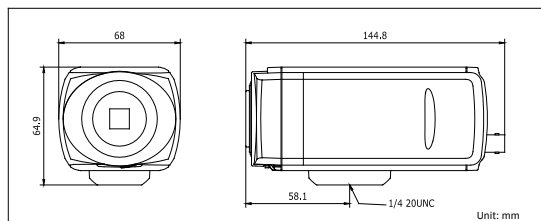

Dimensions