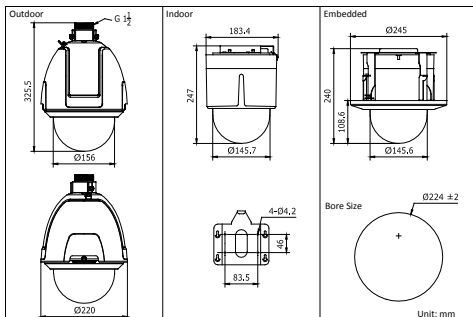

Dimensions

Accessories

DS-1614ZJ
(Long-arm Wall Mount Bracket)

Specifications

	DS-2DF1-51C(Outdoor) DS-2DF1-50C(Indoor) DS-2DF1-53C(In-ceiling)	DS-2DF1-51D(Outdoor) DS-2DF1-50D(Indoor) DS-2DF1-53D(In-ceiling)
Camera		
Image sensor	1/4" solid state progressive scan CCD	1/3" solid state sony CCD
Effective pixel	PAL:752(H)×582(V), NTSC:768(H)×494(V)	
Horizontal resolution	Color: 540 TVL , B/W: 570 TVL	
Signal system	PAL / NTSC	
Min.illumination	Color: 0.1Lux/F1.4, B/W:0.01Lux/F1.4	Color: 0.025Lux/F1.6, B/W: 0.0025Lux/F1.6
White balance	Auto / Manual	
AGC	Auto / Manual	
S/N ratio	≥ 50dB	
BLC	On / Off	
WDR	128x(On / Off/Auto)	--
Shutter time	PAL:1/3-1/10,000s , NTSC:1/4-1/10,000s	
Day & night	IR Cut Filter	
Digital zoom	12x	
Privacy mask	24 privacy masks programmable	
Focus model	Auto / Semiautomatic / Manual	
Lens		
Focal length	3.4 - 119mm, 35X	4.7 - 84.6mm,18X
Zoom speed	Approx.4.6s (Optical Wide-Tele)	Approx.3.5s (Optical Wide-Tele)
Angle of view	55.8 - 1.7°(Wide-Tele)	54.7 - 3.1°(Wide-Tele)
Min. working distance	10 - 1000mm (Wide-Tele)	10 - 1,500mm(Wide-Tele)
Aperture range	F1.4 - F4.2	F1.6 - F2.8
Pan and tilt		
Pan range	360° endless	
Pan speed	Pan manual speed: 0.1° - 300°/s, pan preset speed: 540°/s	
Tilt range	-5° - 185° (auto mirror)	
Tilt speed	Tilt manual speed: 0.1° - 240°/s, tilt preset speed: 400°/s	
Proportional zoom	Rotation speed can be adjusted automatically according to zoom multiples	
Number of preset	256	
Patrol	8 patrols, up to 32 presets per patrol	
Pattern	4 patterns, with the total recording time not less than 10 min	
Power loss recovery	Support	
Park action	Preset / patrol / pattern / pan scan / tilt scan / random scan / frame scan / panorama scan	
PTZ position display	On / off	
Freeze frame	Support	
Alarm		
Alarm input	2 (7 alarm inputs optional)	
Alarm output	2 relay outputs, alarm response actions configurable	
Alarm action	Preset / patrol / pattern / pan scan / tilt scan / random scan / frame scan / panorama scan / relay output	
Input / output		
Monitor output	1.0V[p-p] / 75Ω, NTSC (or PAL) composite, BNC	
Audio input	Audio input (LINE input), 2-2.4V[p-p]; output impedance: 1KΩ, ±10%	
Audio output	Line level, impedance: 600Ω	
Network		
Ethernet	10Base-T / 100Base-TX, RJ45 connector	
Max. Image Resolution	PAL:704×576, NTSC:704×480	
Frame Rate	PAL :25 fps (704×576), NTSC: 30 fps (704×480)	
Image Compression	H.264	
Audio Compression	G.711 / 16kbps	
Protocols	TCP/IP, HTTP, DHCP, DNS, RTP/RTCP, RTSP, PPPoE, SMTP, NTP (FTP, SNMP optional)	
No. of Simultaneous Users	Up to 6 users	
Dual Streams	Support	
Mini SD Memory Card	Manual REC / Alarm REC, Built-in SD/SDHC Slot, up to 32GB	
User/Host Level	3 Levels: Administrator, Camera control, Live view only	
Security Measures	User authentication (ID and PW), Host authentication (MAC address)	
Client GUI		
Camera Control	Pan / Tilt, Zoom, Focus, Click centering, Drag zoom, Iris, Preset position call and program, Auto mode.	
OSD	Up to 18 characters	
Date & Time Display	Time: Week: Date, 6 formats on the Client	
Reading Patrol Message	Display and reading of preset message contained in each patrol via client software	
Fiber interface (available for fiber dome only)		
Data mode	10 Base-T / 100Base-TX	
Physical interface	FC(SC optional)	
Fiber wavelength	1310/1550nm	
Fiber type	Single Fiber/Singlemode	
Transmission distance	20Km, 40Km / 60Km/ 80Km optional	
General		
Menu Language	English, Chinese	
RS-485 Protocols	HIKVISION, Pelco-P, Pelco-D, self-adaptive	
Power Supply	24 VAC (12 VDC optional)	
Power Consumption	Outdoor dome: Max.45 W ; Indoor/In-ceiling dome: Max.15 W	
Working Temperature / Humidity	-30°C - 65°C (-22°F - 149°F) (outdoor) / -10°C - 50°C (14°F - 122°F) (indoor), 90% or less	
Protection Level	IP66 standard (outdoor), TVS 3,000V lightning protection, surge protection and voltage transient protection	
Mounting	Various mounting modes optional	
Dimension	Φ 220 × 325.5mm (Φ 8.66" × 12.81") (outdoor), Φ 183.4 × 247mm (Φ 7.22" × 9.72") (indoor) Φ 245 × 240mm (Φ 9.65" × 9.45") (in-ceiling)	
Weight (approx.)	5kg (11.02lbs)	