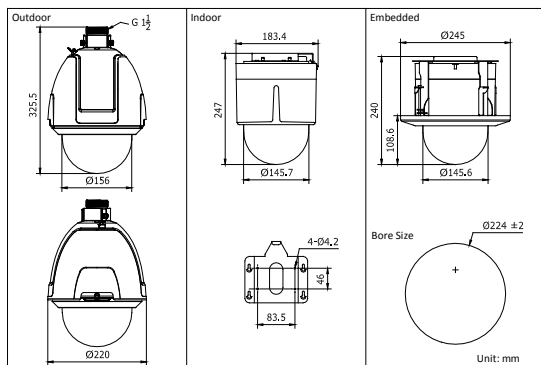

Dimensions

Accessories

Specifications

DS-2DF1-57A (outdoor) / DS-2DF1-570A (indoor) / DS-2DF1-573A (in-ceiling)	
Camera	
Image Sensor	1/3" Type solid State Progressive Scan CCD
Effective Pixel	1320K pixels
Min.Illumination	Color: 0.5Lux@F1.6, B/W: 0.02Lux@F1.6
White Balance	Auto / Manual
AGC	Auto / Manual
S / N Ratio	≥ 50dB
DNR	--
BLC	On / Off
WDR	128x (On/ Off)
Shutter Time	1/4-1/10,000s
Day & Night	IR Cut Filter
Digital Zoom	12x
Privacy Mask	24 privacy masks programmable
Focus Model	Auto / Semiautomatic / Manual
Lens	
Focal Length	4.7-84.6mm, 18x
Zoom Speed	Approx.2s (Optical Wide-Tele)
Angle of View	55.2-3.2 degree (Wide-Tele)
Min. Working Distance	10-1,500mm(Wide-Tele)
Aperture Range	F1.6 - F2.8
Pan and Tilt	
Pan Range	360°endless
Pan Speed	Pan Manual Speed: 0.1° -300°/s, Pan Preset Speed: 540°/s
Tilt Range	-5°-90°(Auto Flip)
Tilt Speed	Tilt Manual Speed: 0.1°-240°/s, Tilt Preset Speed: 400°/s
Proportional Zoom	Rotation speed can be adjusted automatically according to zoom multiples
Number of Preset	256
Patrol	8 patrols, up to 32 presets per patrol
Pattern	4 patterns, with the recording time not less than 10 min per pattern
Power-off Memory	Support
Park Action	Preset / Patrol / Pattern / Pan scan / Tilt scan / Random scan / Frame scan / Panorama scan
PTZ Position Display	On / Off
Freeze Frame	Support
Alarm	
Alarm Input	2 (7 alarm inputs optional)
Alarm Output	2 relay outputs, alarm response actions configurable
Alarm Action	Preset, Patrol, Pattern, SD/SDHC card recording, Relay output, Notification on Client
Output / Input	
Monitor Output	1.0V[p-p] / 75Ω, NTSC (or PAL) composite, BNC
Audio Input	Audio input (Line input), 2-2.4V[p-p]; output impedance: 1KΩ, ±10%
Audio Output	Line level, impedance: 600Ω
Network	
Ethernet	10Base-T / 100Base-TX, RJ45 connector
Max.Image Resolution	1280×960
Frame Rate	50HZ:15fps(1280×960), 25fps (1280×720); 60HZ:20fps(1280×960), 30fps (1280×720)
Image Compression	H.264/MJPEG
Audio Compression	G.711 / 16kbps
Protocols	TCP/IP,HTTP,DHCP,DNS,RTP/RTCP,RTSP,PPPoE,SMTP,NTP(FTP,SNMP optional)
No. of Simultaneous Users	Up to 6 users
Dual Streams	Support
Mini SD Memory Card	Manual REC / Alarm REC., Built-in SD/SDHC Slot, up to 32GB
User/Host Level	3 Levels: Administrator, Camera control, Live view only
Security Measures	User authentication (ID and PW), Host authentication (MAC address)
Client GUI	
Camera Control	Pan / Tilt, Zoom, Focus, Click centering, Drag zoom, Iris, Preset position call and program, Auto mode.
Camera Name	Up to 18 characters
Date & Time Display	Time: Week: Date, 6 formats on the Client
Reading Patrol Message	Display and reading of preset message contained in each patrol via client software
Fiber Interface (available for fiber dome only)	
Data Mode	10Base-T / 100Base-TX
Physical Interface	FC(SC optional)
Fiber Wavelength	TX1310/RX1550nm
Fiber Type	Single Fiber/Singlemode
Transmission Distance FC(SC optional)	20Km, 40Km / 60Km/ 80Km optional
General	
Menu Language	English
RS-485 Protocols	HIKVISION, Pelco-P, Pelco-D, self-adaptive
Power Supply	24VAC (12V DC optional)
Power Consumption	Outdoor dome:Max.45 W(Max.25 W with heater on) , Indoor/In-ceiling dome:Max.20 W
Working Temperature / Humidity	-30°C-65°C(-22°F-149°F)(outdoor dome) / -10°C-50°C(14 °F-122 °F)(indoor dome) , 90% or less
Protection Level	IP66 standard (outdoor dome), TVS 3,000V lightning protection, surge protection and voltage transient protection
Dimension	Φ220×325.5mm (Φ8.66"×12.81")(Outdoor) Φ183.4×247mm(Φ7.22"×9.72") (Indoor) Φ245×240mm(Φ9.65"×9.45") (In-ceiling)
Weight (approx.)	5Kg (11.02lbs)