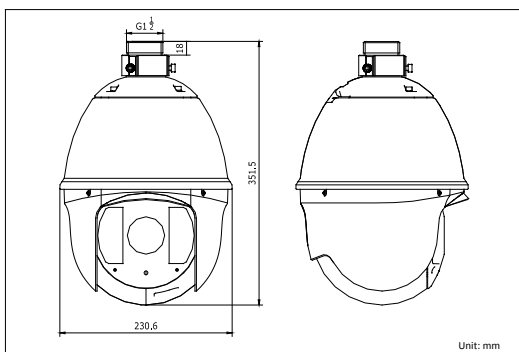

Dimensions

Accessories

DS-1614ZJ
Long-arm Wall Mount Bracket

DS-1633ZJ
Corner Mount Bracket

DS-1658ZJ
Pendant Mount Bracket

Specifications

DS-2DF1-77A(Outdoor)	
Camera	
Image Sensor	1/3" Type solid State Progressive Scan CCD
Effective Pixel	1320K pixels
Min.Illumination	Color: 0.5Lux@F1.6, B/W: 0.02Lux@F1.6, 0 Lux with IR
White Balance	Auto / Manual
AGC	Auto / Manual
S / N Ratio	≥ 50dB
DNR	--
BLC	On / Off
WDR	128x (On/ Off/ Auto)
Shutter Time	1/4-1/10,000s
Day & Night	IR Cut Filter
Digital Zoom	12x
Privacy Mask	24 privacy masks programmable
Focus Model	Auto / Semiautomatic / Manual
Lens	
Focal Length	4.7-84.6mm, 18x
Zoom Speed	Approx.2s (Optical Wide-Tele)
Angle of View	55.2-3.2 degree (Wide-Tele)
Min. Working Distance	10-1,500mm(Wide-Tele)
Aperture Range	F1.6 - F2.8
Pan and Tilt	
Pan Range	360° endless
Pan Speed	Pan Manual Speed: 0.1° ~ 160°/s, Pan Preset Speed: 240°/s
Tilt Range	-10° ~ 90° (Auto Flip)
Tilt Speed	Tilt Manual Speed: 0.1° ~ 120°/s, Tilt Preset Speed: 200°/s
Proportional Zoom	Rotation speed can be adjusted automatically according to zoom multiples
Number of Preset	256
Patrol	8 patrols, up to 32 presets per patrol
Pattern	4 patterns, with the total recording time not less than 10 min.
Power-off Memory	Support
Park Action	Preset / Patrol / Pattern / Pan scan / Tilt scan / Random scan / Frame scan / Panorama scan
PTZ Position Display	On / Off
Freeze Frame	Support
Infrared	
IR irradiation distance	100m
IR irradiation angle	Adjustable by zoom
Alarm	
Alarm Input	2 (7 alarm inputs optional)
Alarm Output	2 relay outputs, alarm response actions configurable
Alarm Action	Preset, Patrol, Pattern, SD/SDHC card recording, Relay output, Notification on Client
Output / Input	
Monitor Output	1.0V[p-p] / 75Ω, NTSC (or PAL) composite, BNC
Audio Input	Audio input (LINE input), 2-2.4V[p-p]; output impedance: 1KΩ, ±10%
Audio Output	Line level, impedance: 600Ω
Network	
Ethernet	10Base-T / 100Base-TX, RJ45 connector
Max.Image Resolution	1280×960
Frame Rate	50HZ:15fps(1280×960), 25fps (1280×720); 60HZ:20fps(1280×960), 30fps (1280×720)
Image Compression	H.264
Audio Compression	G.711 / 16kbps
Protocols	TCP/IP, HTTP, DHCP, DNS, RTP/RTCP, RTSP, PPPoE, SMTP, NTP, FTP, SNMP (optional)
No. of Simultaneous Users	Up to 6 users
Dual Streams	Support
Mini SD Memory Card	Manual REC / Alarm REC.; Built-in SD/SDHC Slot, up to 32GB
User/Host Level	3 Levels: Administrator, Camera control, Live view only
Security Measures	User authentication (ID and PW), Host authentication (MAC address)
Client GUI	
Camera Control	Pan / Tilt, Zoom, Focus, Click centering, Drag zoom, Iris, Preset position call and program, Auto mode.
Camera Name	Up to 18 characters
Date & Time Display	Time: Week: Date, 6 formats on the Client
Reading Patrol Message	Display and reading of preset message contained in each patrol via client software
Fiber Interface (available for fiber dome only)	
Data Mode	10Base-T / 100Base-TX
Physical Interface	FC(SC optional)
Fiber Wavelength	TX1310/RX1550nm
Fiber Type	Single Fiber/Singlemode
Transmission Distance FC(SC optional)	20Km, with 40Km, 60Km and 80Km optional
General	
Menu Language	English, Chinese
RS-485 Protocols	HIKVISION, Pelco-P, Pelco-D, self-adaptive
Power Supply	24VAC (12V DC optional)
Power Consumption	Max.50 W(Max.15 W with IR Lamp on,Max.5 W with heater on)
Working Temperature / Humidity	-30°C-65°C(-22°F-149°F)(outdoor), 90% or less
Protection Level	IP66 standard (outdoor dome), TVS 3,000V lightning protection, surge protection and voltage transient protection
Dimension	Φ230.6 ×351.5mm (Φ9.08" ×13.84") (Outdoor)
Weight (approx.)	5.5kg(12.13lbs)