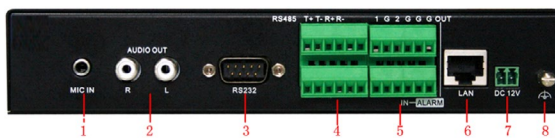

## DS-6401HDI High Definition Decoder Server

### Key features

- H.264 and MPEG4 video stream supported
- Up to 1920x1080P resolution decoding
- HDMI, DVI, VGA and BNC ports video output
- SADP(IP Finder), UDP, RTP and NTP protocols
- Decoder parameters self-adaptive
- 32 users with multi-user level management

### Rear Panel of DS-6401HDI

1. MIC in, voice talk input
2. Audio out
3. RS-232 serial interface
4. RS-485 serial interface
5. Alarm in/alarm out(4 inputs/2 outputs)
6. LAN, 10/100/1000Mbps self-adaptive UTP ethernet interface
7. 12VDC power input
8. GND