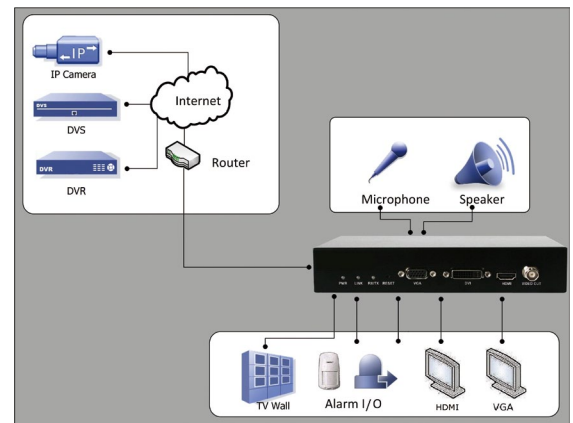

## DS-6401HDI High Definition Decoder Server

### Key features

- H.264 and MPEG4 video stream supported
- Up to 1920x1080P resolution decoding
- HDMI, DVI, VGA and BNC ports video output
- SADP(IP Finder), UDP, RTP and NTP protocols
- Decoder parameters self-adaptive
- 32 users with multi-user level management

### Rear Panel of DS-6401HDI

1. MIC in, voice talk input
2. Audio out
3. RS-232 serial interface
4. RS-485 serial interface
5. Alarm in/alarm out(4 inputs/2 outputs)
6. LAN, 10/100/1000Mbps self-adaptive UTP ethernet interface
7. 12VDC power input
8. GND