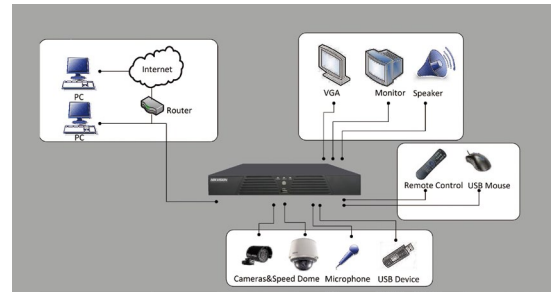

## DS-7204/7208/7216HVI-ST/SN Standalone DVR

### Key features

- H.264 video compression
- Up to 4CIF resolution recording
- VGA output at up to 1280×1024 resolution
- Dual-stream
- 4/8/16-ch synchronous playback
- SMTP, NTP, SADP (IP Finder), DHCP protocols

### Rear Panel of DS-7216HVI-ST/SN

1. USB interface
2. Video out
3. Video in
4. Audio in
5. Audio out
6. VGA interface
7. LAN
8. RS-485 interface
9. 12 VDC power supply interface
10. Power switch
11. GND