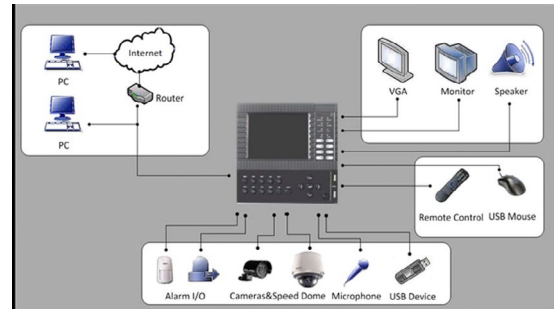

DS-8104/8108AH(L)-ST ATM & POS DVR

Key features

- H.264 video compression
- Up to 4CIF resolution recording
- VGA output at up to 1024 × 768 resolution
- Dual-stream
- 4 SATA interfaces
- HDD group management

Rear Panel of DS-8108AH(L)-ST

1. Video in
2. Audio in
3. Video out, audio out, line in
4. RS-232 interface
5. VGA
6. LAN interface
7. eSATA backup / extended storage interface(optional)
8. RS-485 interface
9. Alarm in, alarm out
10. 12 VDC power output for camera
11. Power switch
12. GND