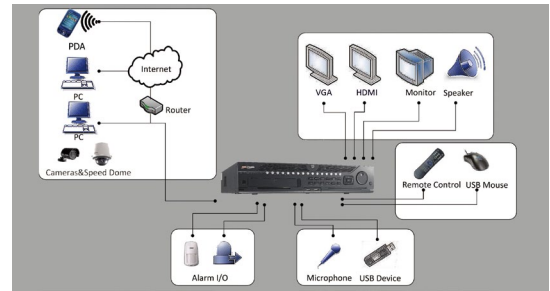

## DS-9608/9616/9632NI-ST High-end Embedded NVR

### Key features

- Third-party network cameras supported
- Up to 5 Megapixels resolution recording
- HDMI and VGA output at up to 1920×1080P resolution
- Up to 8 SATA interfaces
- HDD quota and group management
- Dual gigabit network interfaces

### Rear Panel of DS-9608/9616/9632NI-ST

1. Video out
2. Audio out
3. Line in
4. RS-232 serial interface
5. VGA interface
6. HDMI interface
7. eSATA interface
8. LAN1, LAN2 network interface
9. Termination switch
10. RS-485 serial interface, keyboard interface, alarm in, alarm out
11. GND
12. 100~240 VAC power input
13. Power switch